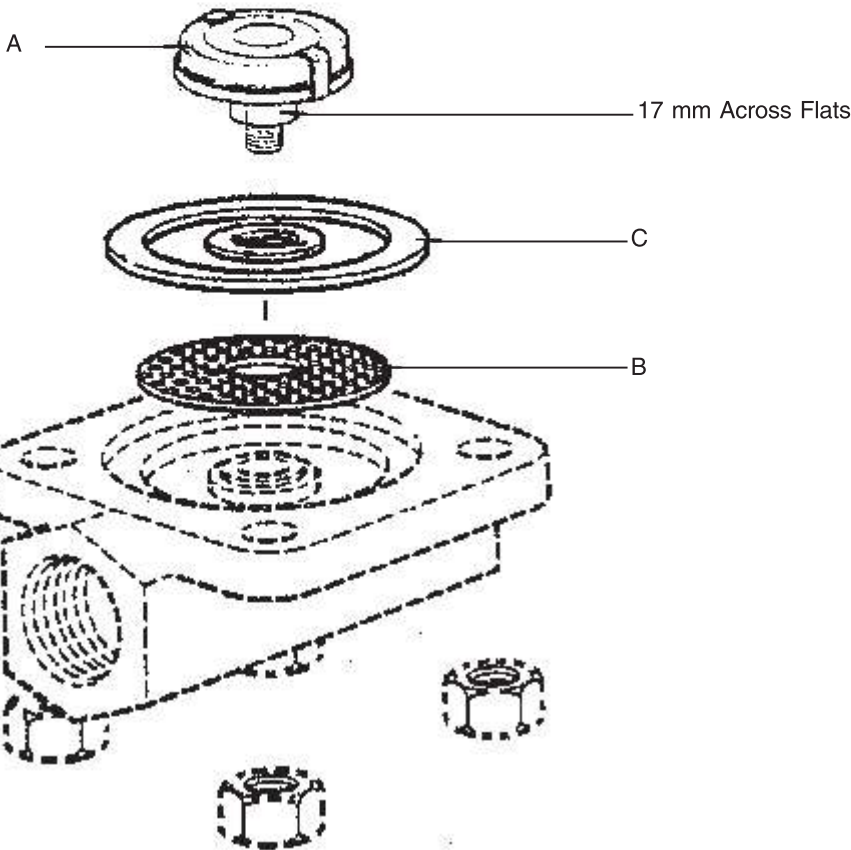

Available Spares :

The spare parts available are shown in heavy outline Parts drawn in broken line are not supplied as spares.

Available Spares

Capsule & Seat Assembly set (State capsule filling - F Fill or D Fill)	A
Strainer screen & Gasket Kit	B, C

How to Order :

Always order spares by using the description given above and stating the size and type of steam Trap. For Codes Ref. User Manual.

Example : 1 Capsule & Seat assembly set for 15 NB BPT 21 Steam Trap F fill.