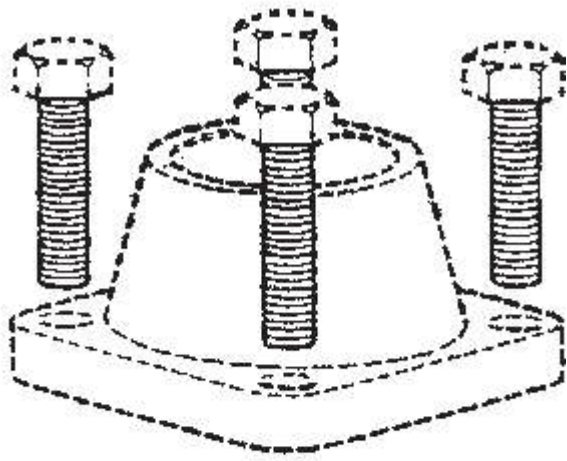

Available Spares :

The spare parts available are shown in heavy outline Parts drawn in broken line are not supplied as spares.

Available Spares

Capsule & Seat Assembly set (State capsule filling - F Fill or D Fill)	A
Strainer screen & Gasket Kit	B, C

How to Order :

Always order spares by using the description given above and stating the size and type of steam Trap. For Codes Ref. User Manual.

Example : 1 Capsule & Seat assembly set for 15 NB BPT 21 Steam Trap F fill.